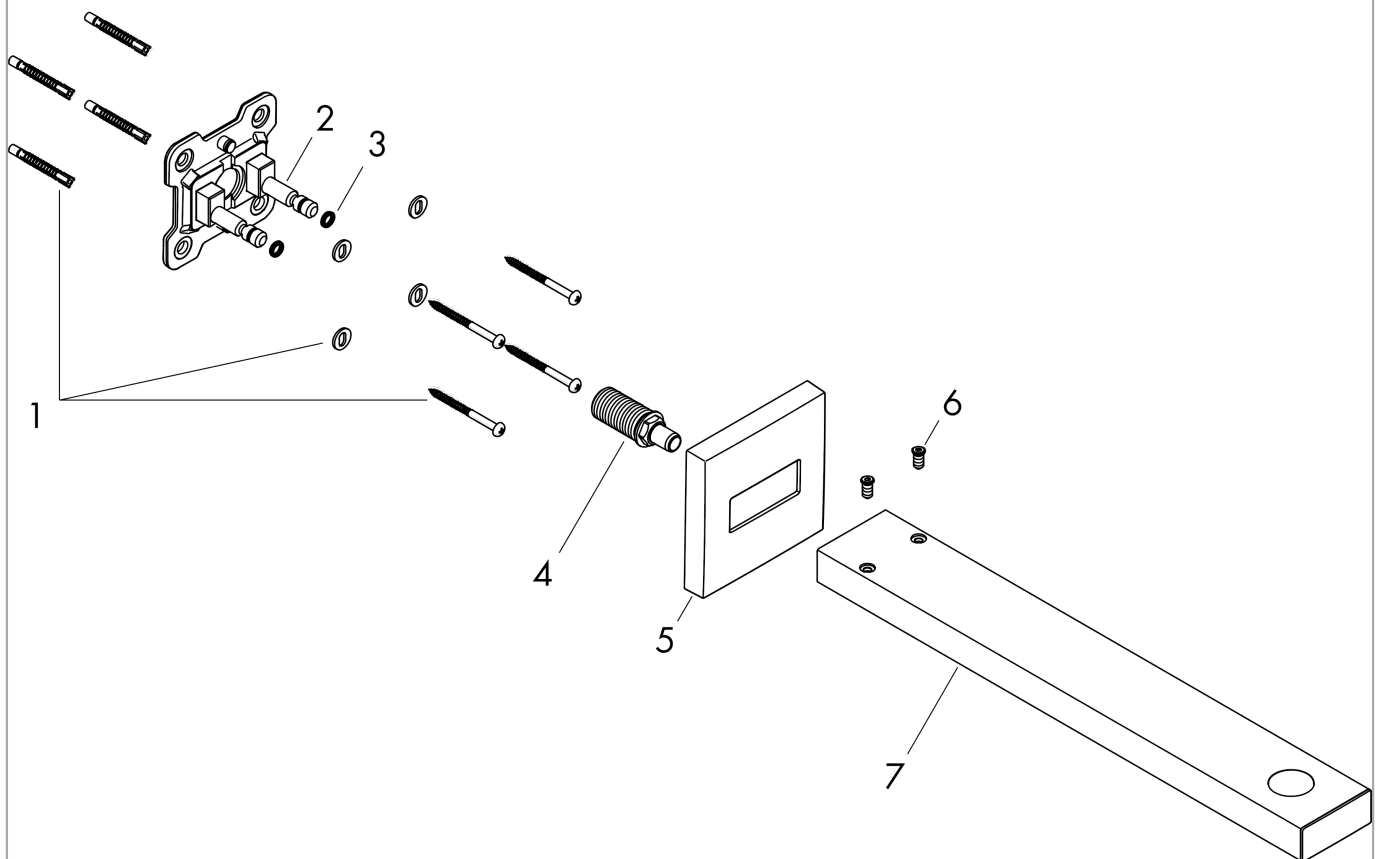

Shower arm square 39 cm

Surfaces: **Brushed Black Chrome**

Article Number: **27694340**

Description

product features

- length: 390 mm
- installation type: exposed installation
- connection thread G 1/2
- connection dimension DN15

Design awards

Product image

Scale drawing

Shower arm square 39 cm

Surfaces: **Brushed Black Chrome**

Article Number: **27694340**

Exploded Drawing

Year of production: >04/20

Shower arm square 39 cm

Surfaces: **Brushed Black Chrome**

Article Number: **27694340**

Spare part list

Year of production: >04/20

Pos.	Description	Article Number	Price	PU
1	mounting set	96179000	-	1
2	wall flange	93441000	-	1
3	O-ring 6x2	98458000	-	1
4	connecting thread	93416000	-	1
5	escutcheon	93126XXX	-	-
6	screw	93431000	-	1
7	shower arm	93221XXX	-	-