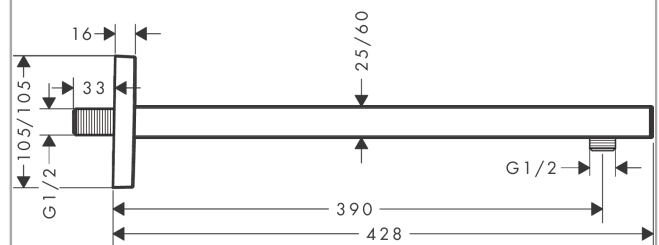

Shower arm square 39 cm

Surfaces: **Brushed Black Chrome**

Article Number: **27694340**

Description

product features

- length: 390 mm
- installation type: exposed installation
- connection thread G 1/2
- connection dimension DN15

Design awards

Product image

Scale drawing

Shower arm square 39 cm

Surfaces: **Brushed Black Chrome**

Article Number: **27694340**

Exploded Drawing

Year of production: >04/20

Shower arm square 39 cm

Surfaces: **Brushed Black Chrome**

Article Number: **27694340**

Spare part list

Year of production: >04/20

Pos.	Description	Article Number	Price	PU
1	mounting set	96179000	-	1
2	wall flange	93441000	-	1
3	O-ring 6x2	98458000	-	1
4	connecting thread	93416000	-	1
5	escutcheon	93126XXX	-	-
6	screw	93431000	-	1
7	shower arm	93221XXX	-	-